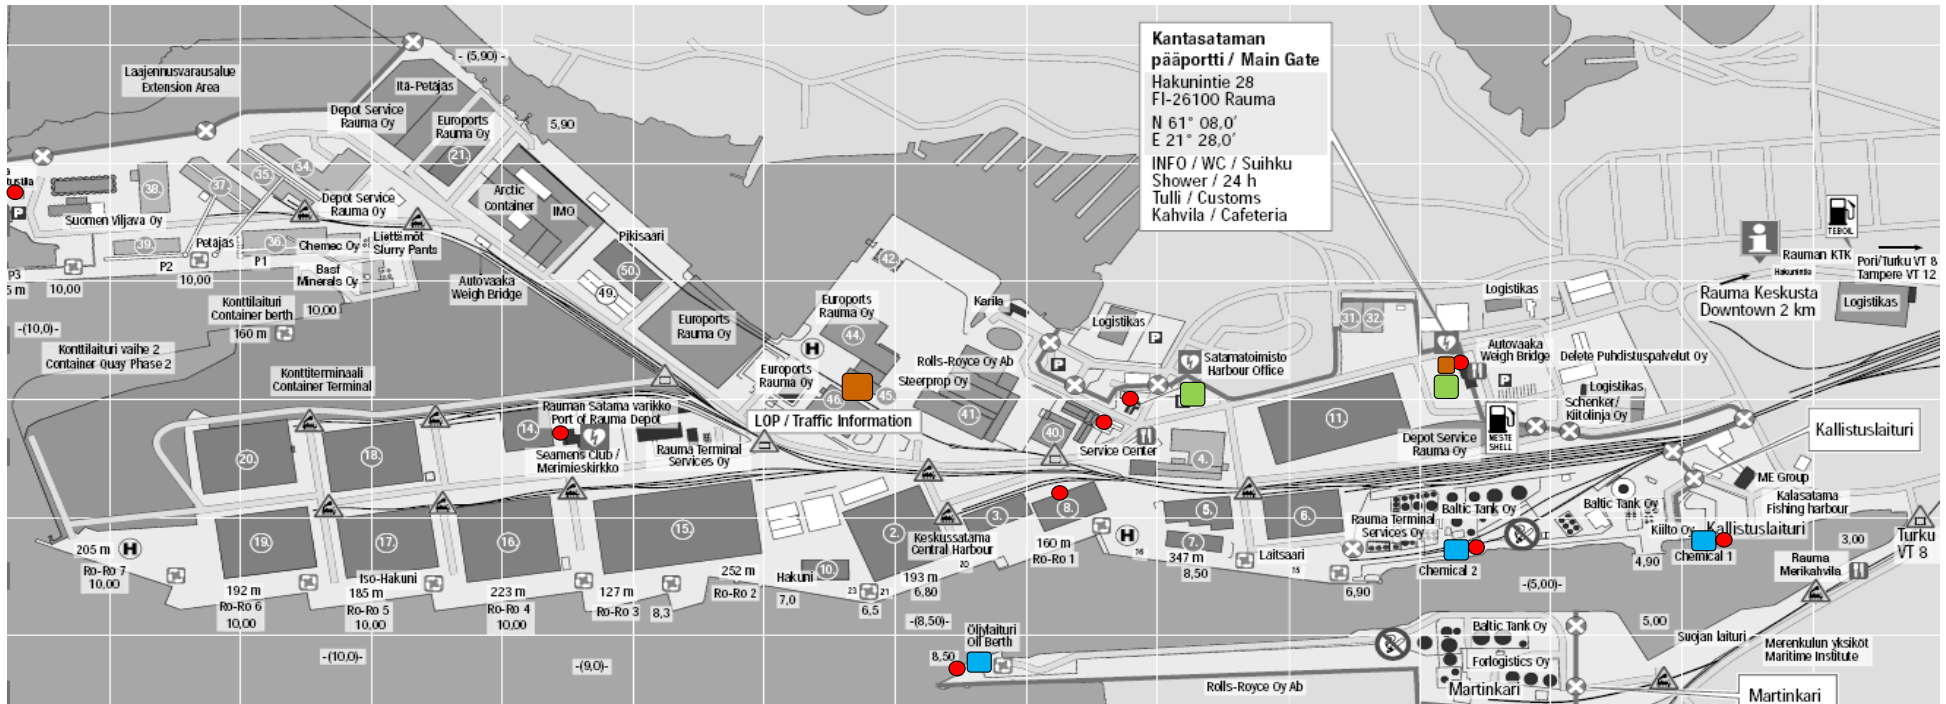

SAMMUTUSKALUSTON SJAINTIKARTTA

SAMMUTTIMIA

HÄTÄSUIHKU

VÄESTÖNSUOJA

KOKOONTUMISASEMA

KEMIKAALISATAMA POHJOINEN PUOLI

Copyright © PÖYRY. All Rights reserved. The information contained in this document is the exclusive property of PÖYRY and shall not be reproduced, or disclosed or communicated to any unauthorised person, or used in any other unauthorised way whatsoever without the express written permission of PÖYRY